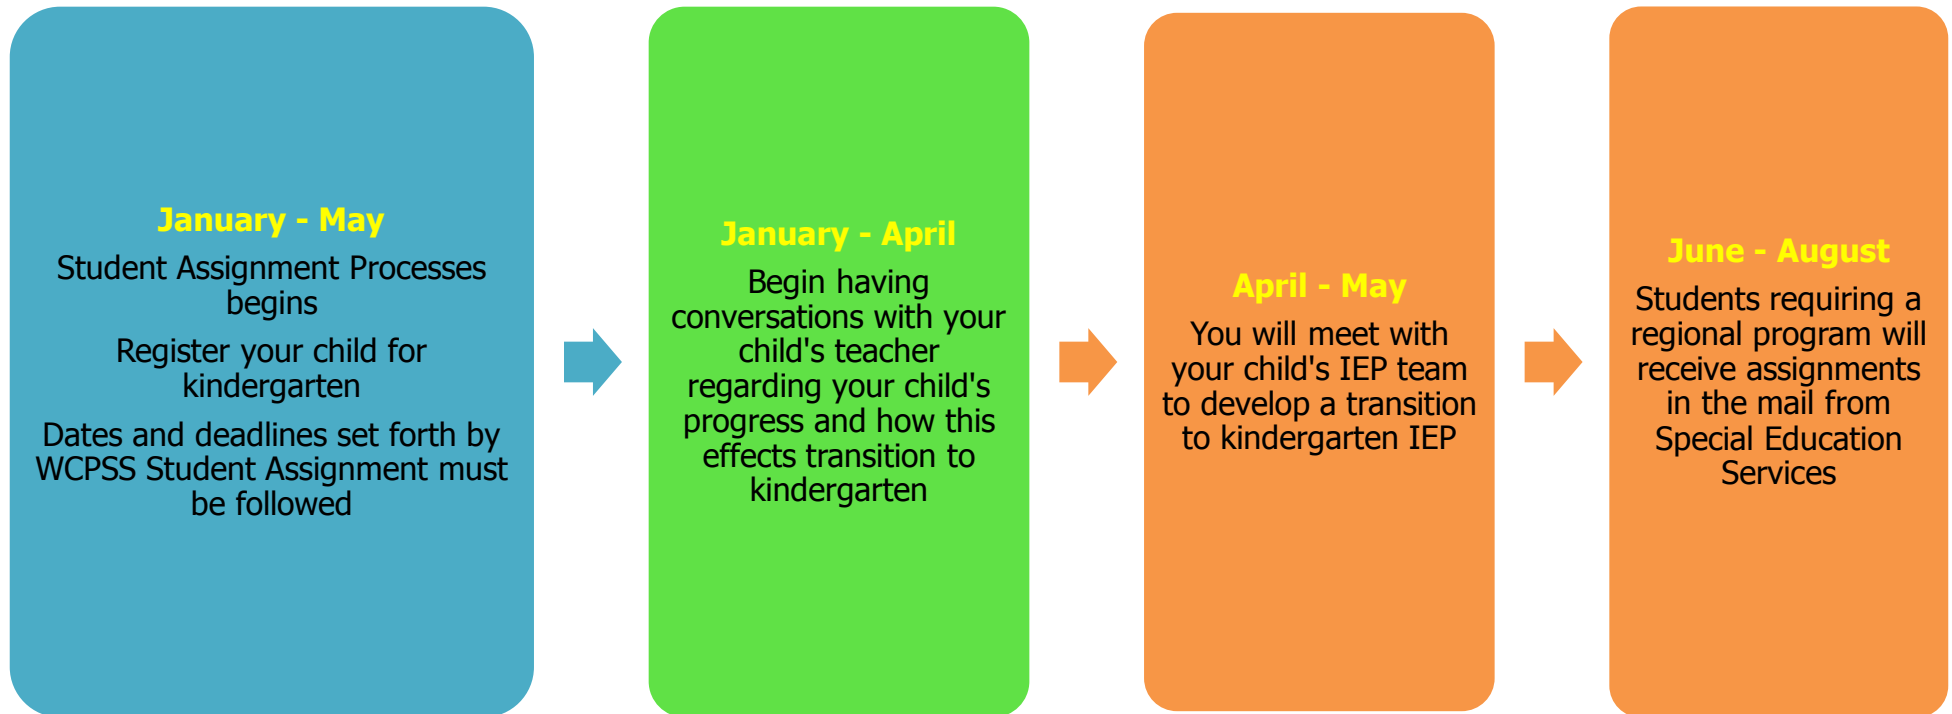

Transition to Kindergarten Timeline for Families of Preschoolers with IEPs

Wake County Public School System
Office of Early Learning
Preschool Programs
(919) 431-7844